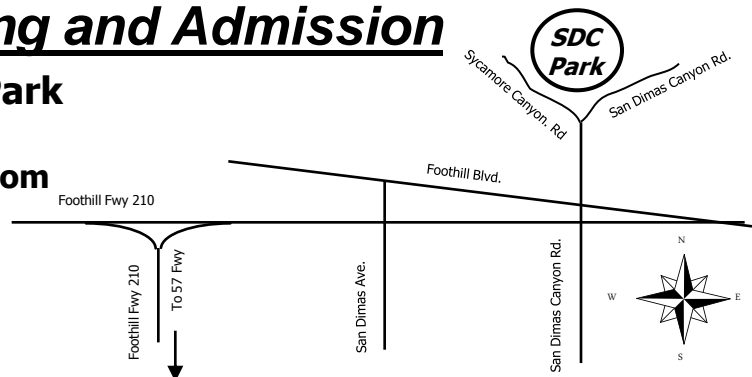

Volunteers needed!

Free Parking and Admission

**San Dimas Canyon (SDC) Park
and Nature Center**
sandimascanyonnaturecenter.com

1628 N. Sycamore

Canyon Road

San Dimas, CA 91773

(909) 599-7512

Creating Community through People, Parks and Programs